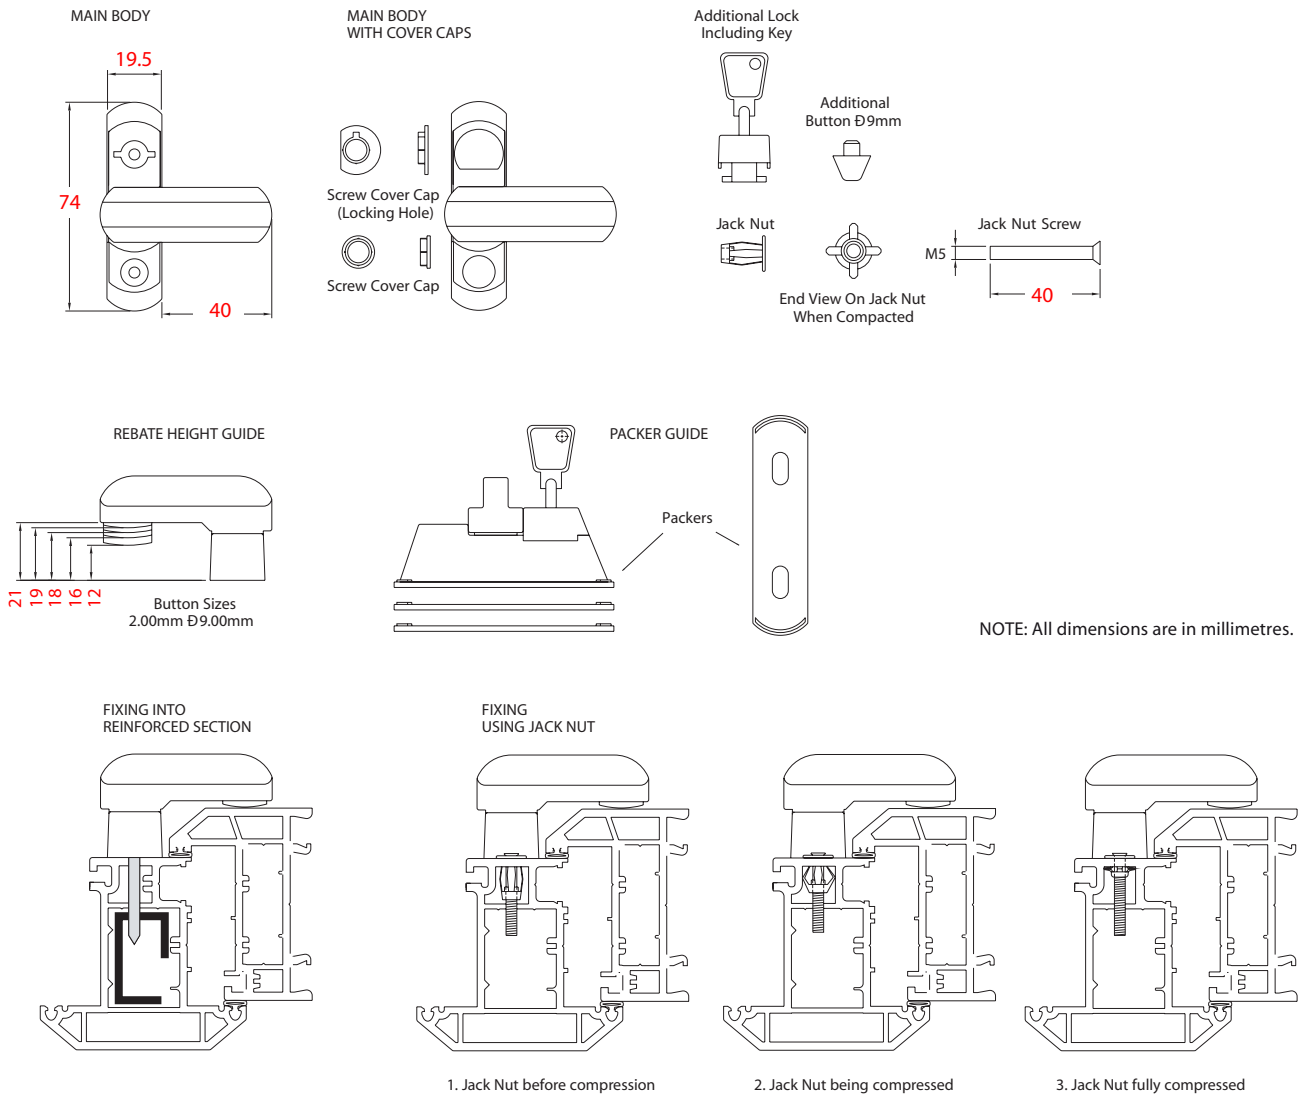

Sash Jammer

Code	Description
Q920FFBL	Sash Jammer Face Fix NonLocking - Brown
Q920FFBR-KIT	Sash Jammer Face Fix Kit - Brown
Q920FFHG	Sash Jammer Face Fix NonLocking - Hardex Gold
Q920FFHG-KIT	Sash Jammer Face Fix Kit - Hardex Gold
Q920FFWL	Sash Jammer Face Fix NonLocking - White
Q920FFWL-KIT	Sash Jammer Face Fix Kit - White